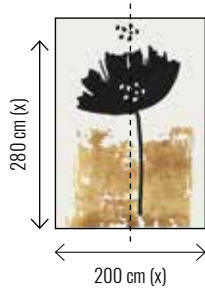

- TW725 - 200 g/m² Non-woven premium | Intissé premium
- TW726 - 130 g/m² Non-woven matt | Intissé matt
- TW727 - Structure
- TW728 - Fine Sand
- TW729 - Fine Textile

Nature

Black poppy

TW730 - 200 g/m² Non-woven premium | Intissé premium
 TW731 - 130 g/m² Non-woven matt | Intissé matt
 TW732 - Structure
 TW733 - Fine Sand
 TW734 - Fine Textile