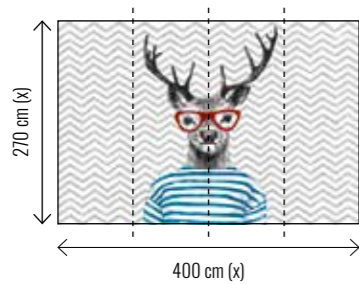

Children | Enfants

Children | Enfants

Modern Deer 1

- TW1000 - 200 g/m² Non-woven premium | Intissé premium
- TW1001 - 130 g/m² Non-woven matt | Intissé matt
- TW1002 - Structure
- TW1003 - Fine Sand
- TW1004 - Fine Textile