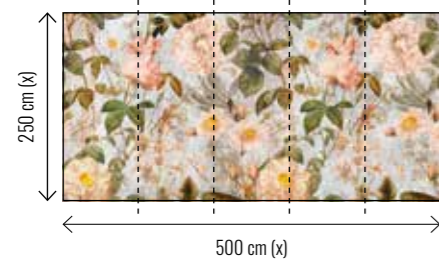

Nature

Rose

- TW645 - 200 g/m² Non-woven premium | Intissé premium
- TW646 - 130 g/m² Non-woven matt | Intissé matt
- TW647 - Structure
- TW648 - Fine Sand
- TW649 - Fine Textile