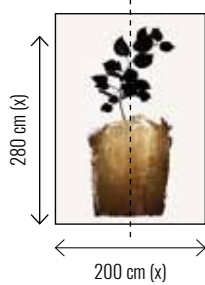

- TW725 - 200 g/m² Non-woven premium | Intissé premium
- TW726 - 130 g/m² Non-woven matt | Intissé matt
- TW727 - Structure
- TW728 - Fine Sand
- TW729 - Fine Textile

Nature

Black poppy

TW730 - 200 g/m² Non-woven premium | Intissé premium
 TW731 - 130 g/m² Non-woven matt | Intissé matt
 TW732 - Structure
 TW733 - Fine Sand
 TW734 - Fine Textile