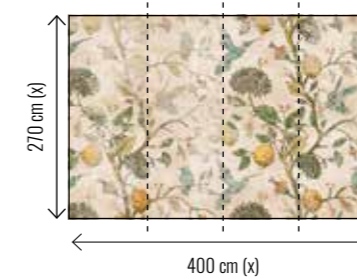

In the Lemontree 2

- TW870 - 200 g/m² Non-woven premium | Intissé premium
- TW871 - 130 g/m² Non-woven matt | Intissé matt
- TW872 - Structure
- TW873 - Fine Sand
- TW874 - Fine Textile