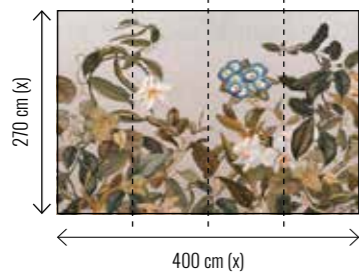

Botanic Sketch 1
TW610 - 200 g/m² Non-woven premium | Intissé premium
TW611 - 130 g/m² Non-woven matt | Intissé matt
TW612 - Structure
TW613 - Fine Sand
TW614 - Fine Textile