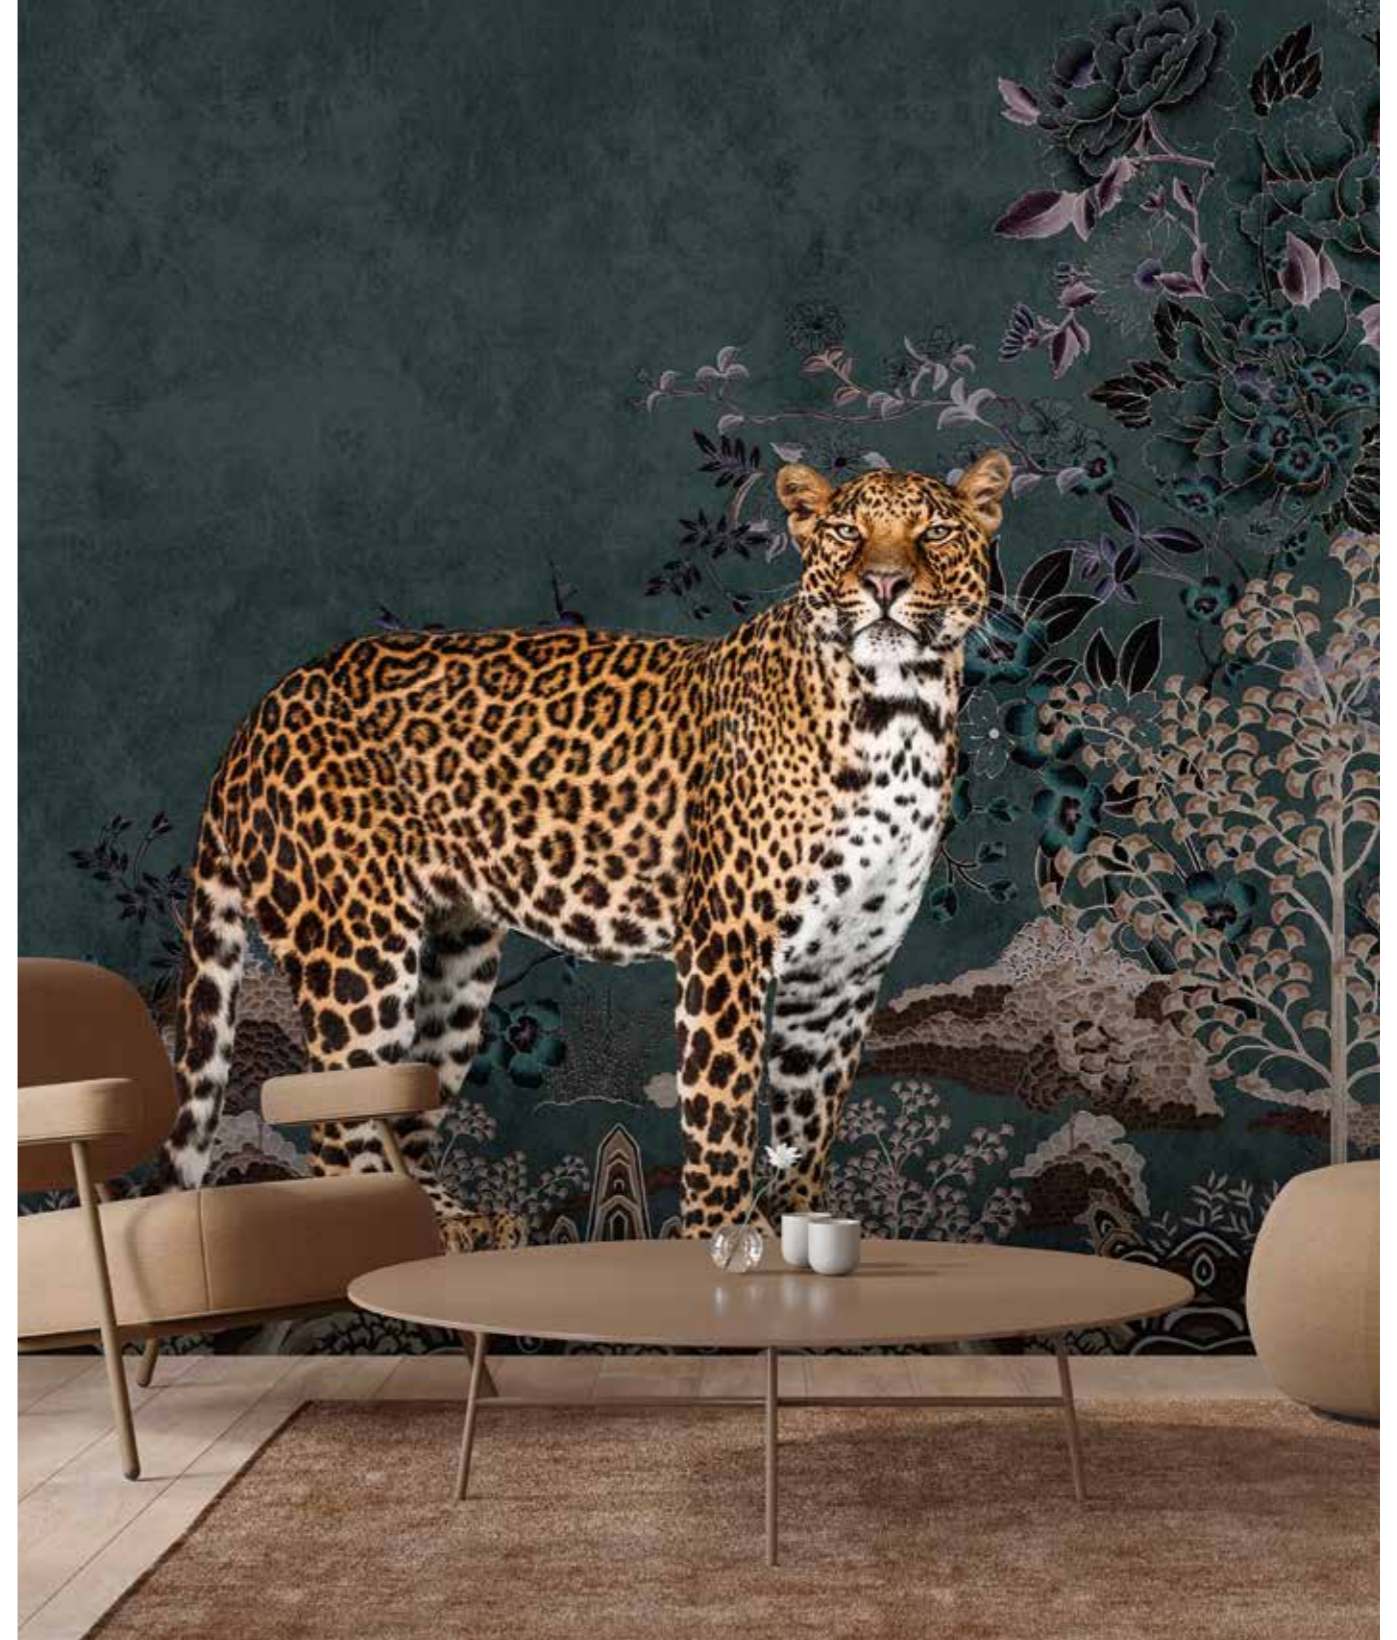

Animals | Monde Animal

Khan

- TW800 - 200 g/m² Non-woven premium | Intissé premium
- TW801 - 130 g/m² Non-woven matt | Intissé matt
- TW802 - Structure
- TW803 - Fine Sand
- TW804 - Fine Textile

Rani

- TW805 - 200 g/m² Non-woven premium | Intissé premium
- TW806 - 130 g/m² Non-woven matt | Intissé matt
- TW807 - Structure
- TW808 - Fine Sand
- TW809 - Fine Textile