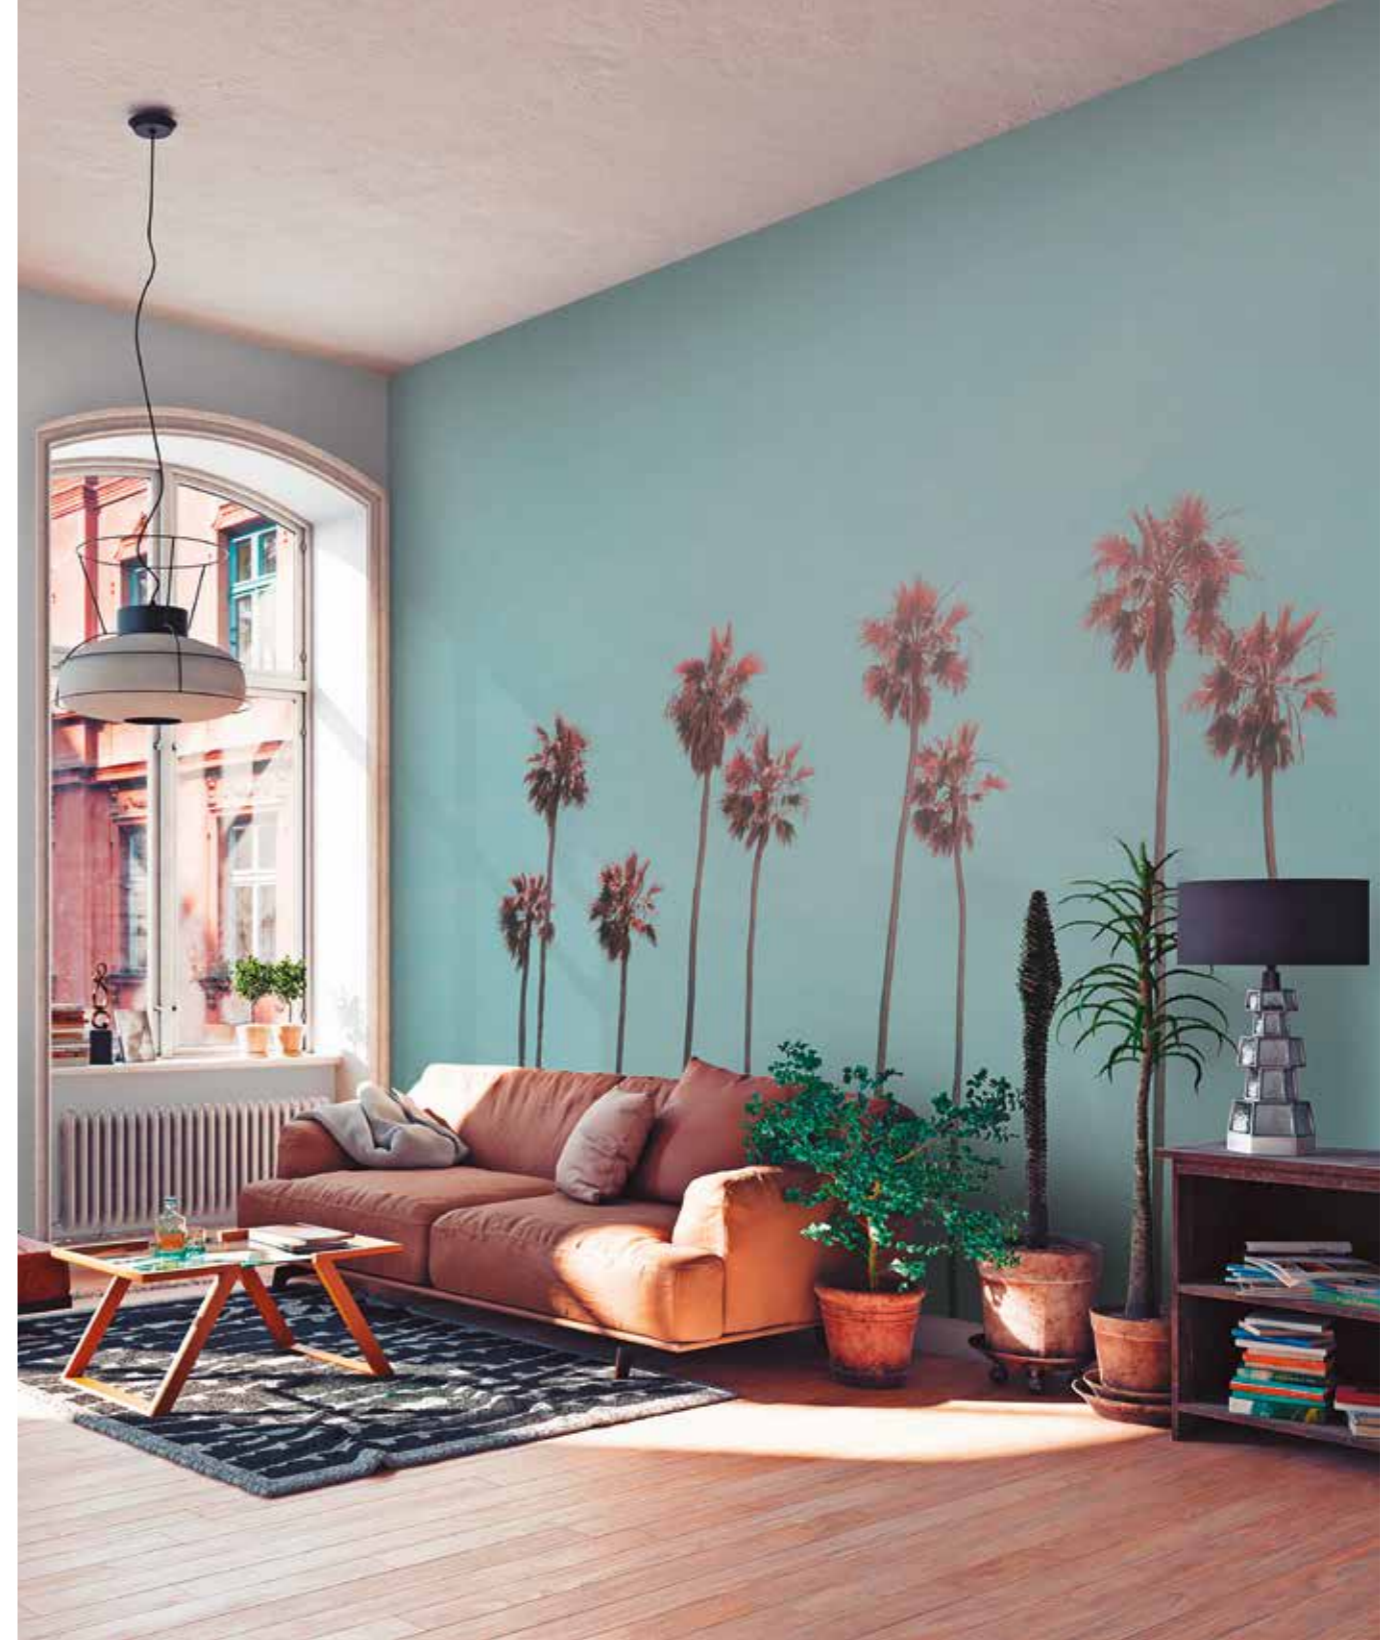

Nature

Tropical Breeze

- TW415 - 200 g/m² Non-woven premium | Intissé premium
- TW416 - 130 g/m² Non-woven matt | Intissé matt
- TW417 - Structure
- TW418 - Fine Sand
- TW419 - Fine Textile

Tropical Trees