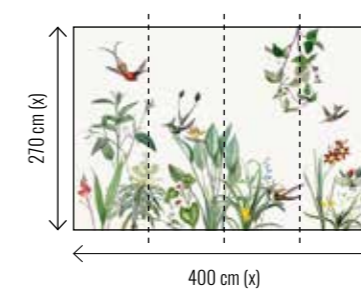

Perfect day

- TW875 - 200 g/m² Non-woven premium | Intissé premium
- TW876 - 130 g/m² Non-woven matt | Intissé matt
- TW877 - Structure
- TW878 - Fine Sand
- TW879 - Fine Textile

Chirp chirp

- TW880 - 200 g/m² Non-woven premium | Intissé premium
- TW881 - 130 g/m² Non-woven matt | Intissé matt
- TW882 - Structure
- TW883 - Fine Sand
- TW884 - Fine Textile