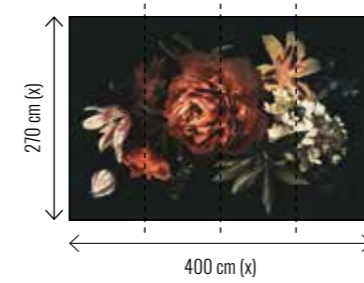

Nature

Green oasis

- TW680 - 200 g/m² Non-woven premium | Intissé premium
- TW681 - 130 g/m² Non-woven matt | Intissé matt
- TW682 - Structure
- TW683 - Fine Sand
- TW684 - Fine Textile

Palm tree

- TW685 - 200 g/m² Non-woven premium | Intissé premium
- TW686 - 130 g/m² Non-woven matt | Intissé matt
- TW687 - Structure
- TW688 - Fine Sand
- TW689 - Fine Textile