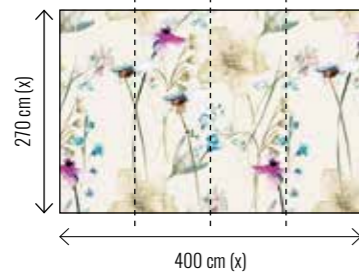

Nature

Floral scent

- TW780 - 200 g/m² Non-woven premium | Intissé premium
- TW781 - 130 g/m² Non-woven matt | Intissé matt
- TW782 - Structure
- TW783 - Fine Sand
- TW784 - Fine Textile