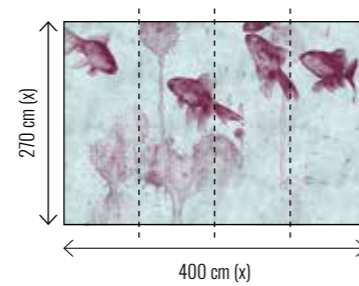

Dancing Kois 2

- TW940 - 200 g/m² Non-woven premium | Intissé premium
- TW941 - 130 g/m² Non-woven matt | Intissé matt
- TW942 - Structure
- TW943 - Fine Sand
- TW944 - Fine Textile