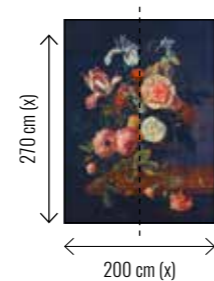

Artists Studio 1

- TW710 - 200 g/m² Non-woven premium | Intissé premium
- TW711 - 130 g/m² Non-woven matt | Intissé matt
- TW712 - Structure
- TW713 - Fine Sand
- TW714 - Fine Textile