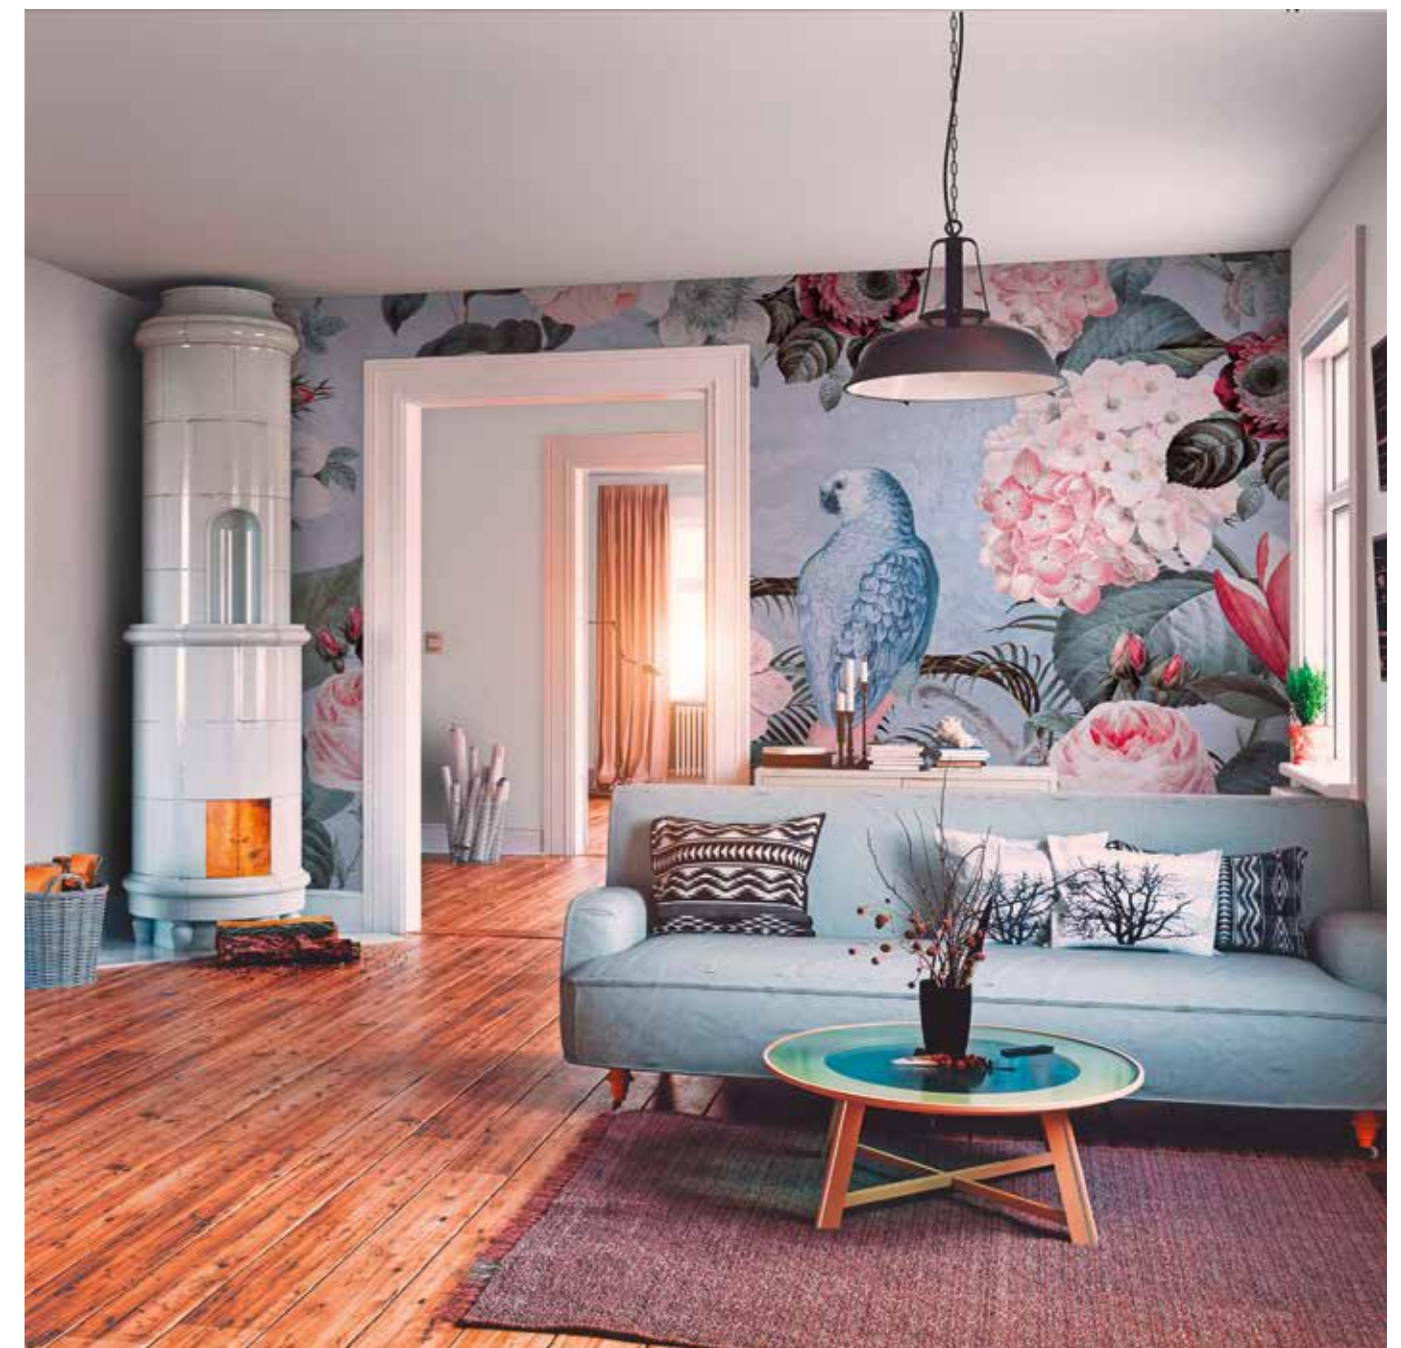

Jungle Rendezvous 2

TW920 - 200 g/m² Non-woven premium | Intissé premium
 TW921 - 130 g/m² Non-woven matt | Intissé matt
 TW922 - Structure
 TW923 - Fine Sand
 TW924 - Fine Textile

Nostalgic Animals | Monde Animal 1