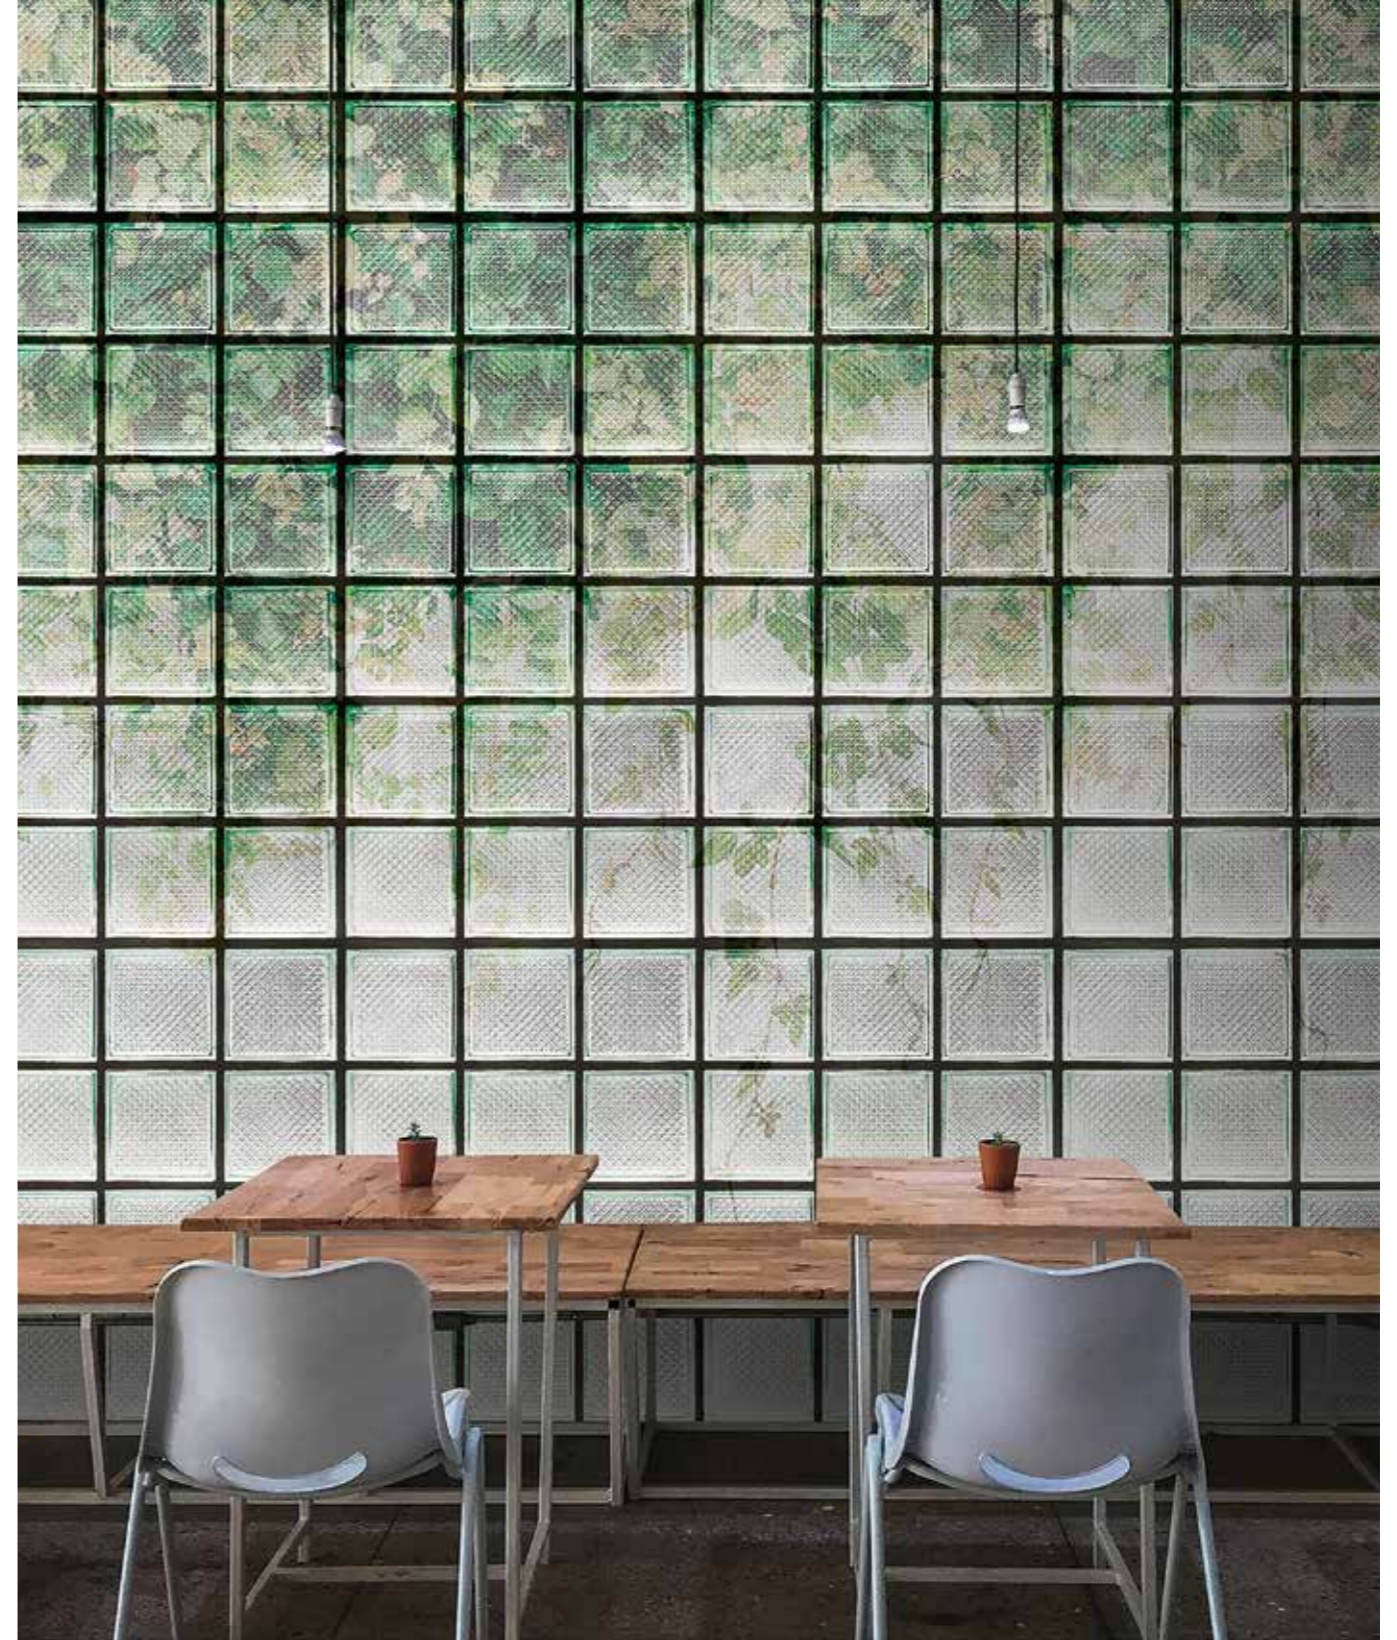

Eden

- TW650 - 200 g/m² Non-woven premium | Intissé premium
- TW651 - 130 g/m² Non-woven matt | Intissé matt
- TW652 - Structure
- TW653 - Fine Sand
- TW654 - Fine Textile

Nature

Hanging Garden 1

- TW655 - 200 g/m² Non-woven premium | Intissé premium
- TW656 - 130 g/m² Non-woven matt | Intissé matt
- TW657 - Structure
- TW658 - Fine Sand
- TW659 - Fine Textile