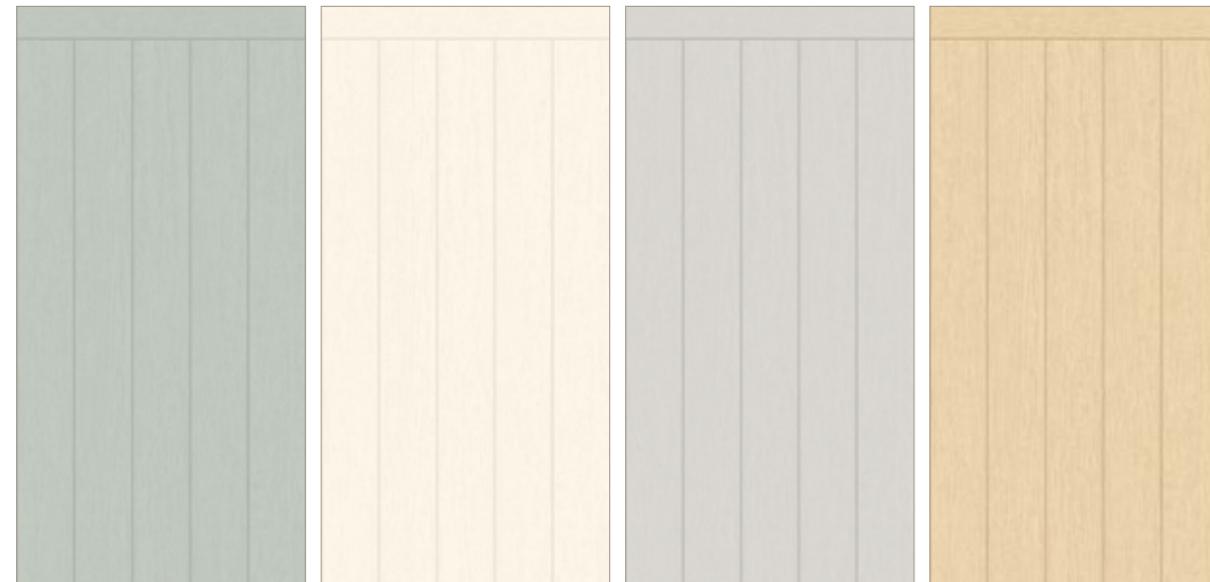

WALLPANEL modern classic

No. 39803-1
5m x 1,06m

No. 39803-2
5m x 1,06m

No. 39803-4
5m x 1,06m

No. 39803-3
5m x 1,06m

No. 39803-1
5m x 1,06m

DADO PANEL

WANDPANEEL
SOUBASSEMENT