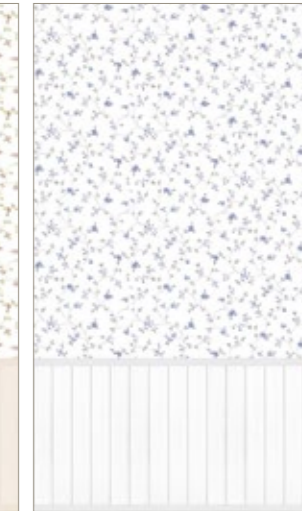

No. 39811-1
159cm x 280cm

No. 39812-1
159cm x 280cm

WALLPANEL EDITION

No. 39805-1
159cm x 280cm

No. 39805-2
159cm x 280cm

WALLPANEL

GB Create a refreshing and botanical atmosphere in your home with the delicate and vibrant shades of green.