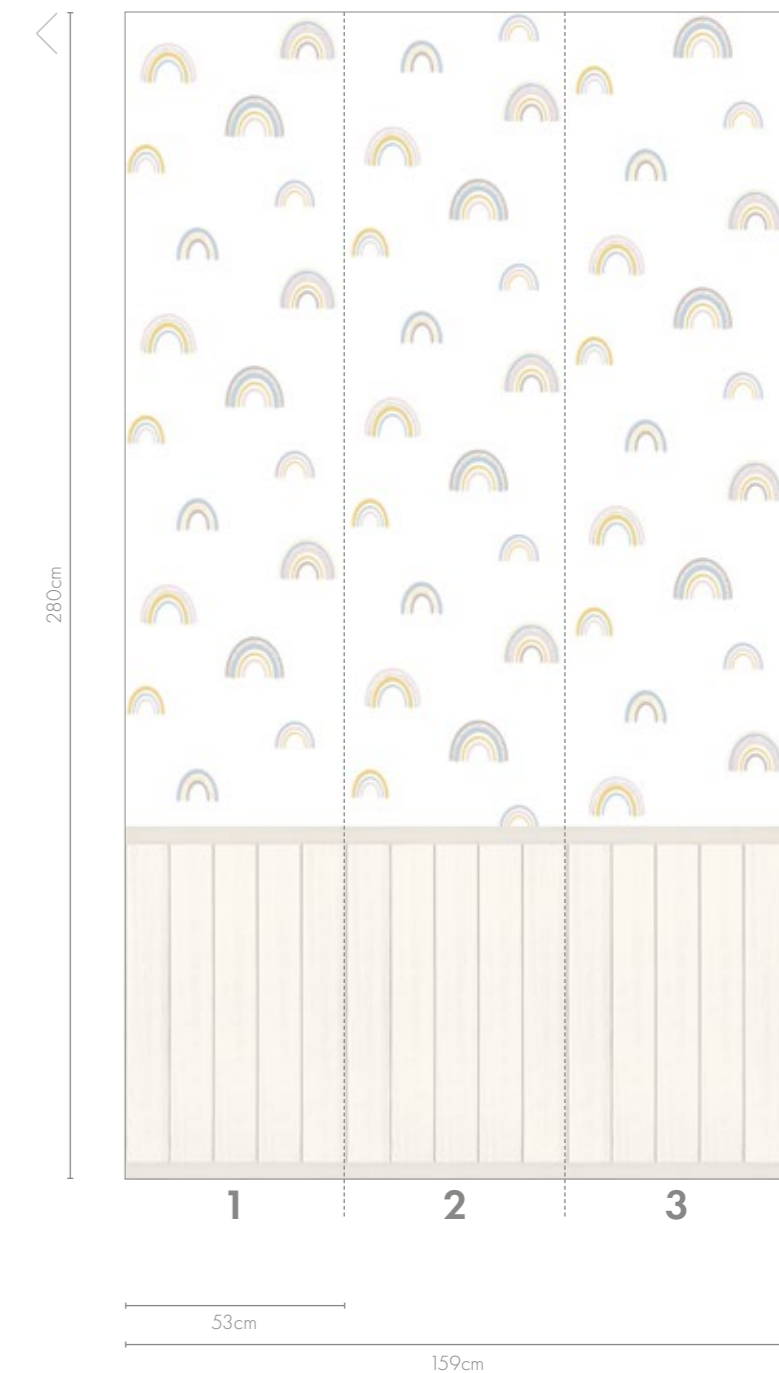

WALLPANEL

GB Small rainbows transform every child's room into a happy and cosy home and make the room shine with the beautiful colours.

FR Les petits arcs-en-ciel transforment chaque chambre d'enfant en un foyer joyeux et confortable et font rayonner la pièce grâce à leurs magnifiques couleurs.

Ansetzbar | repeatable | raccordable

WALLPANEL modern classic

Kleine Regenbögen verwandeln
des Kinderzimmer in ein fröh-
ches und gemütliches Zuhause
und lassen den Raum durch die
wunderschönen Farben strahlen.

19817-1

Format | size | taille: 159cm x 280cm
Anzahl | panels | panneaux: 3

Vliestapete | non-woven wallcoverings | intissé