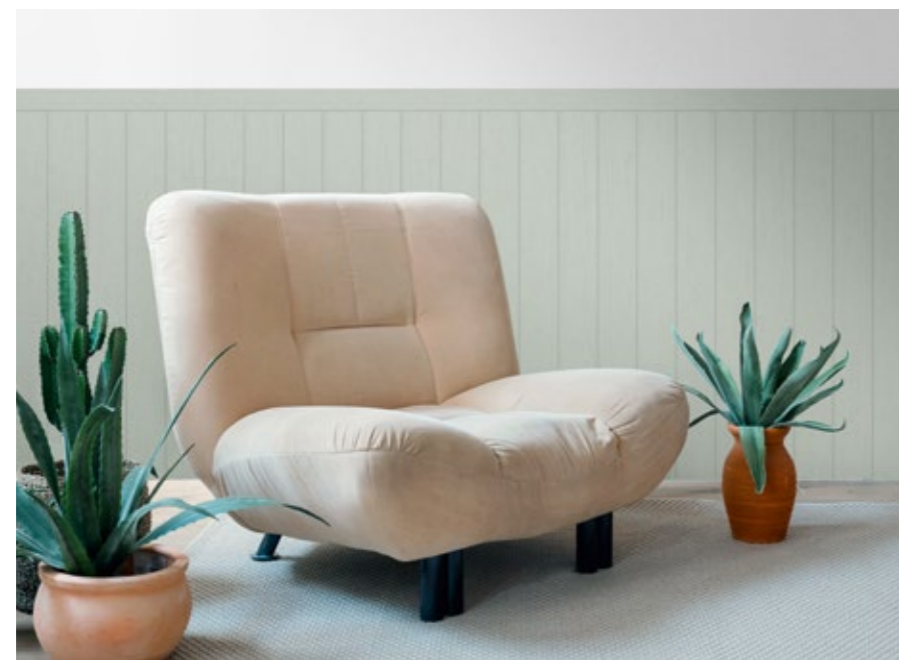

DADO PANEL

GB Create an oasis of cosiness with a touch of country house style. The soft green colour lends a calming atmosphere and lets your room shine with classic elegance.

FR Créez une oasis de confort avec une touche de style campagnard. La teinte vert tendre confère une atmosphère apaisante et fait briller votre pièce d'une élégance classique.

WALLPANEL modern classic

Kreieren Sie eine Oase der Gemütlichkeit mit einem Hauch Landhausstil. Der zarte grüne Farbton verleiht eine beruhigende Atmosphäre und lässt Ihren Raum in klassischer Eleganz erstrahlen.

39803-1

Länge | width | longueur: 5m
Höhe | height | hauteur: 1,06m

Horizontal tapezieren | wallpapering horizontally |
tapisser à l'horizontale

Vliestapete | non-woven wallcoverings | intissé