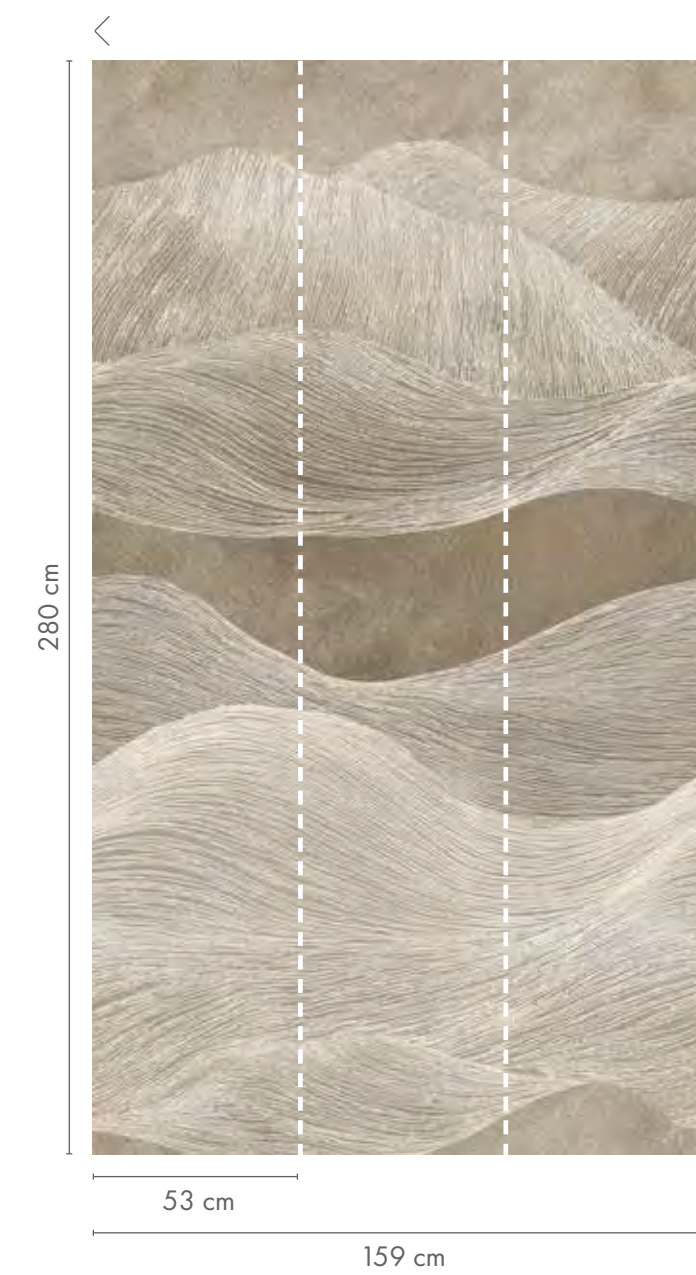

No. 000000
159 cm x 280 cm

BACKGROUNDS & STRUCTURES

000000

Format | size 159 cm x 280 cm
Bahnen | panels 3

Rapportierbar | repeatable
Vliestapete | non-woven wallpaper

000000

Format | size 159 cm x 280 cm
Bahnen | panels 3