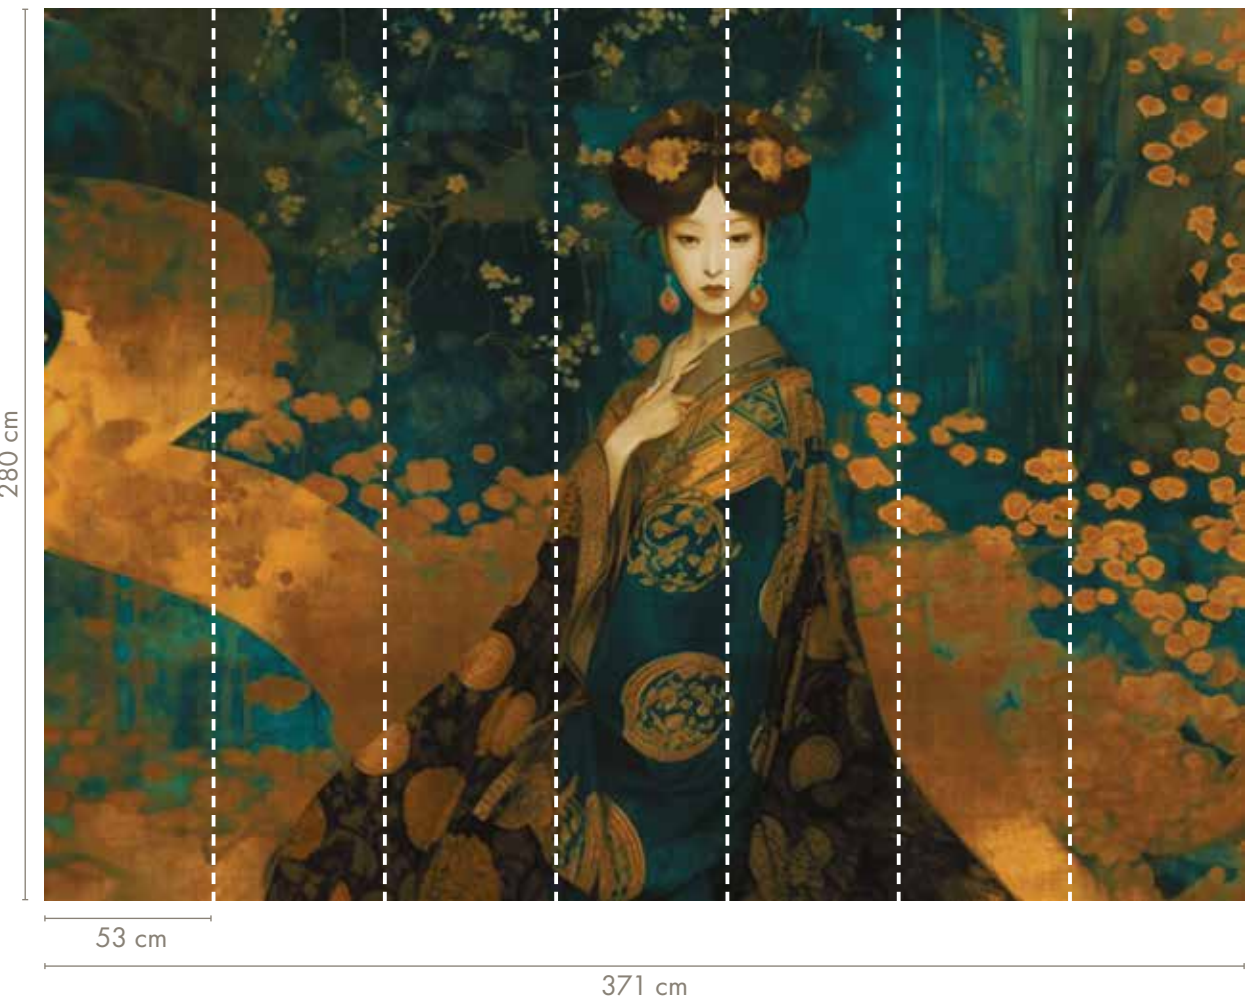

FARBE | PRINTS	UNI | PLAIN
~~c5002~~	~~306882~~
~~c7007~~	~~306881~~
~~c9009~~	~~390976~~

000000

Format | size 371 cm x 280 cm
Bahnen | panels 7

Vliestapete | non-woven wallpaper