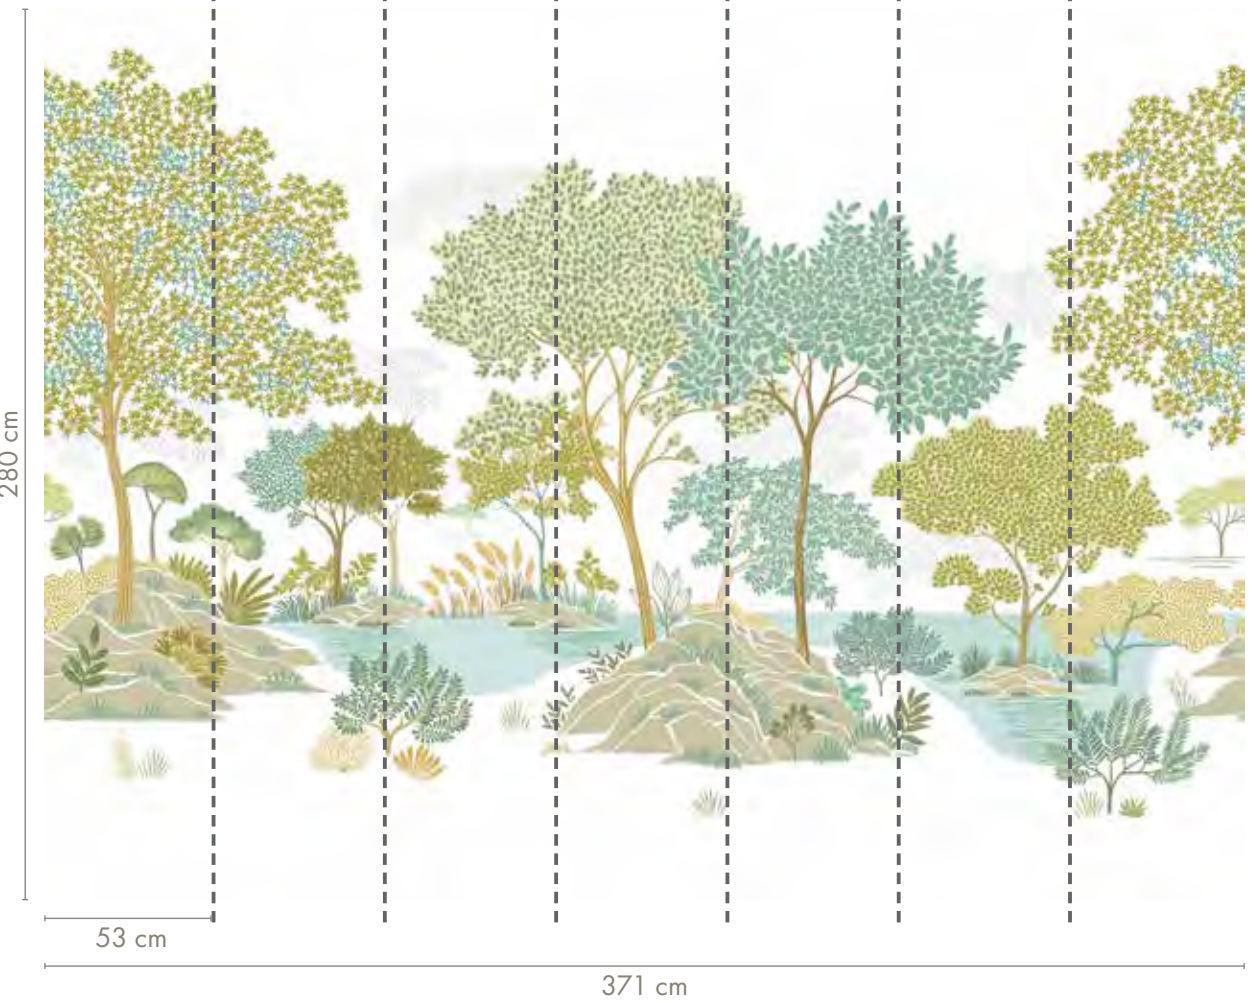

FARBE | PAINTS	UNI | PLAIN
~~c5002~~	~~306882~~
~~c7007~~	~~306881~~
~~c9009~~	~~390976~~

000000

Format | size 371 cm x 280 cm
Bahnen | panels 7

Vliestapete | non-woven wallpaper