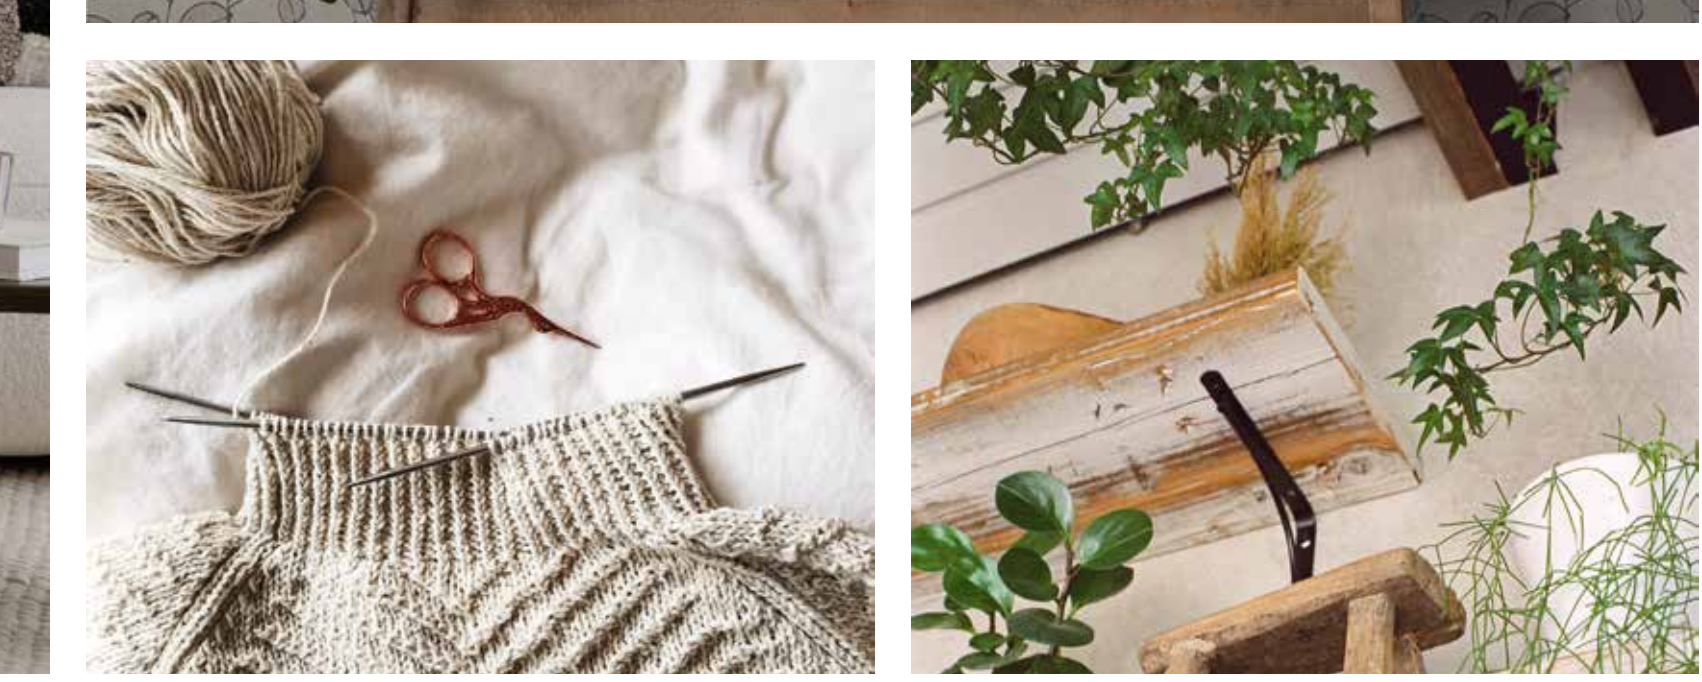

791484

791495

791544