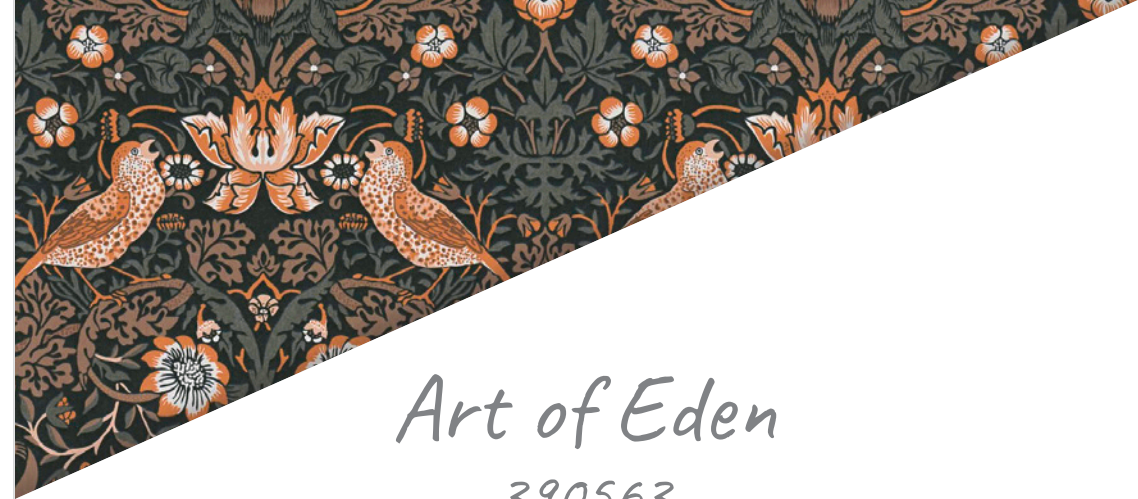

Inspiration

Kollektion/ Collection Art of Eden • Art.-Nr.: 390563

Art of Eden

390563

Farbvarianten/ Color variations

- Rolle: 10,05 m x 0,53 m
- Rapport: 32 cm (gerade)
- Farbe: Orange, Schwarz, Weiß, matt
- Dekor: Vogeltapete, glatt
- Qualität: waschbeständig; gut lichtbeständig; restlos trocken abziehbar

- Size: 10,05 m x 0,53 m
- Repeat: 32 cm (straight match)
- Colour: orange
- Decor: bird wallpaper
- Quality: spongeable; good lightfastness; dry removeable

Passend dazu/ Matching

377486