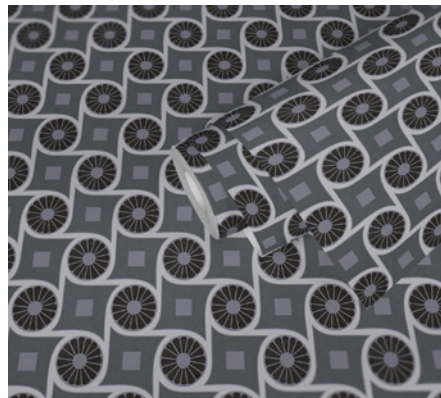

Inspiration

Kollektion/ Collection Art of Eden • Art.-Nr.: 390604

Art of Eden

390604

Farbvarianten/ Color variations

- Rolle: 10,05 m x 0,53 m
- Rapport: 11 cm (gerade)
- Farbe: Grau, Weiß, Schwarz, matt
- Dekor: Grafiktapete, glatt
- Qualität: waschbeständig; gut lichtbeständig; restlos trocken abziehbar

- Size: 10,05 m x 0,53 m
- Repeat: 11 cm (straight match)
- Colour: grey
- Decor: Graphic wallpaper
- Quality: spongeable; good lightfastness; dry removeable

Passend dazu/ Matching

377038

377483