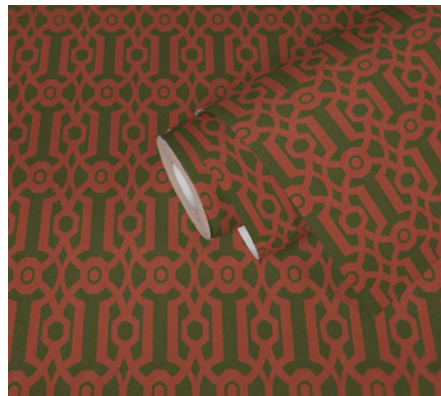

Inspiration

Kollektion/ Collection Art of Eden • Art.-Nr.: 390621

Art of Eden

390621

Farbvarianten/ Color variations

- Rolle: 10,05 m x 0,53 m
- Rapport: 11 cm (gerade)
- Farbe: Orange, Grün, matt
- Dekor: Grafiktapete, glatt
- Qualität: waschbeständig; gut lichtbeständig; restlos trocken abziehbar

- Size: 10,05 m x 0,53 m
- Repeat: 11 cm (straight match)
- Colour: orange
- Decor: Graphic wallpaper
- Quality: spongeable; good lightfastness; dry removeable

Passend dazu/ Matching

377482