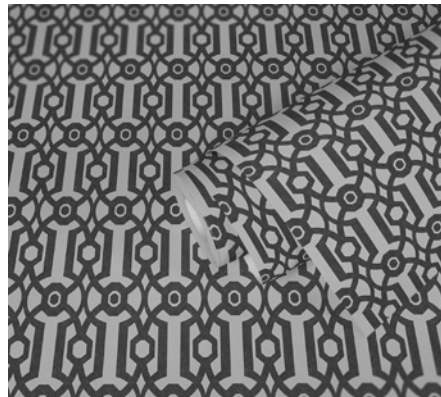

- Size: 10,05 m x 0,53 m
- Repeat: 11 cm (straight match)
- Colour: creme
- Decor: Graphic wallpaper
- Quality: spongeable; good lightfastness; dry removeable

Passend dazu/ Matching

377032

Inspiration

Kollektion/ Collection Art of Eden • Art.-Nr.: 390624