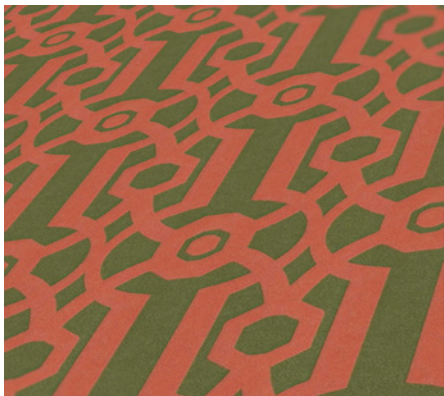

Inspiration

Kollektion/ Collection Art of Eden • Art.-Nr.: 390621

Art of Eden

390621

Farbvarianten/ Color variations

- Rolle: 10,05 m x 0,53 m
- Rapport: 11 cm (gerade)
- Farbe: Orange, Grün, matt
- Dekor: Grafiktapete, glatt
- Qualität: waschbeständig; gut lichtbeständig; restlos trocken abziehbar

- Size: 10,05 m x 0,53 m
- Repeat: 11 cm (straight match)
- Colour: orange
- Decor: Graphic wallpaper
- Quality: spongeable; good lightfastness; dry removeable

Passend dazu/ Matching

377482