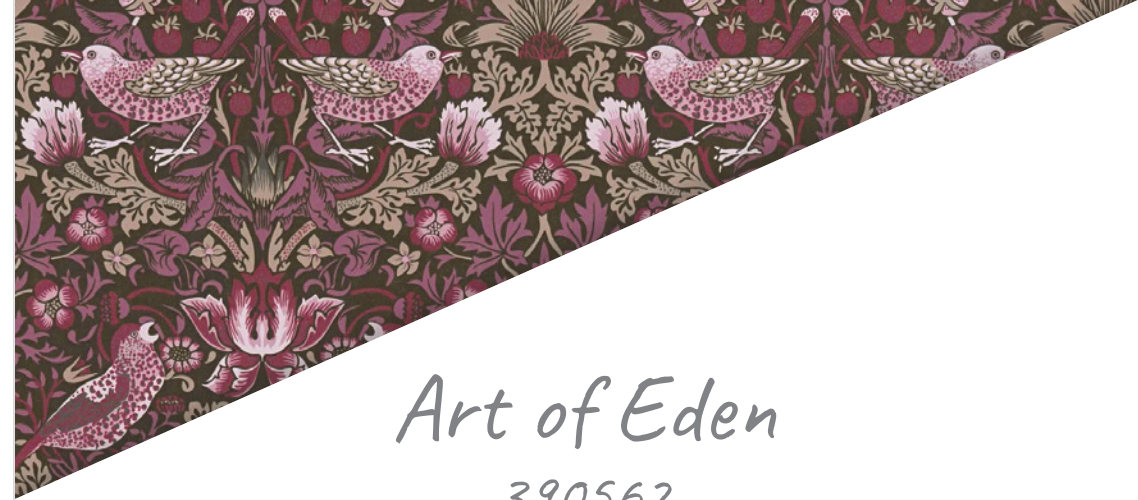

Inspiration

Kollektion/ Collection Art of Eden • Art.-Nr.: 390562

Art of Eden

390562

Farbvarianten/ Color variations

- Rolle: 10,05 m x 0,53 m
- Rapport: 32 cm (gerade)
- Farbe: Lila, Beige, Schwarz, matt
- Dekor: Vogeltapete, glatt
- Qualität: waschbeständig; gut lichtbeständig; restlos trocken abziehbar

- Size: 10,05 m x 0,53 m
- Repeat: 32 cm (straight match)
- Colour: purple
- Decor: bird wallpaper
- Quality: spongeable; good lightfastness; dry removeable

Passend dazu/ Matching

377031

377025

377029