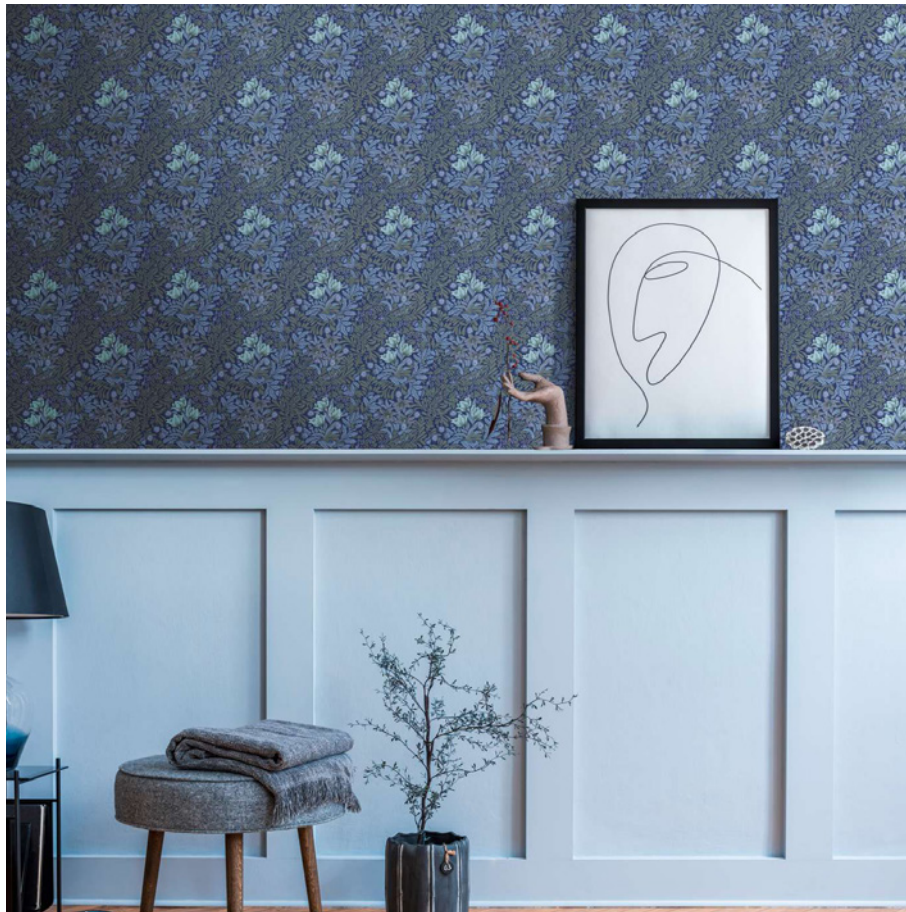

Inspiration

Kollektion/ Collection Art of Eden • Art.-Nr.: 390571

Art of Eden

390571

Farbvarianten/ Color variations

- Rolle: 10,05 m x 0,53 m
- Rapport: 32 / 16 cm (versetzt)
- Farbe: Blau, Grau, Grün, matt
- Dekor: Blumentapete, glatt
- Qualität: waschbeständig; gut lichtbeständig; restlos trocken abziehbar

- Size: 10,05 m x 0,53 m
- Repeat: 32 / 16 cm (offset match)
- Colour: blue
- Decor: floral wallpaper
- Quality: spongeable; good lightfastness; dry removeable

Passend dazu/ Matching

377028

377038

377499

377497