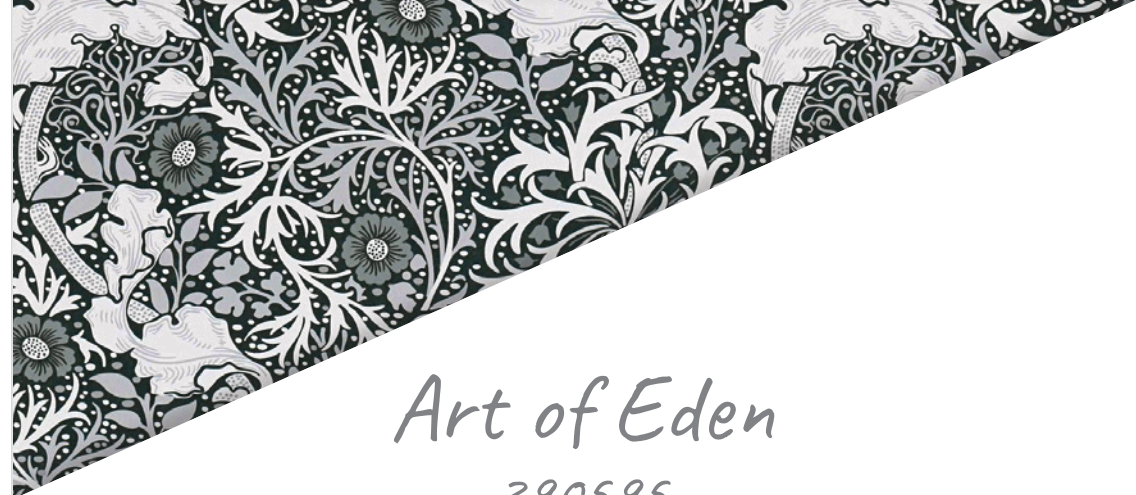

Inspiration

Kollektion/ Collection Art of Eden • Art.-Nr.: 390595

Art of Eden

390595

Farbvarianten/ Color variations

- Rolle: 10,05 m x 0,53 m
- Rapport: 32 / 16 cm (versetzt)
- Farbe: Weiß, Schwarz, Grau, matt
- Dekor: Blumentapete, glatt
- Qualität: waschbeständig; gut lichtbeständig; restlos trocken abziehbar

- Size: 10,05 m x 0,53 m
- Repeat: 32 / 16 cm (offset match)
- Colour: white
- Decor: floral wallpaper
- Quality: spongeable; good lightfastness; dry removeable

Passend dazu/ Matching

377483

377038