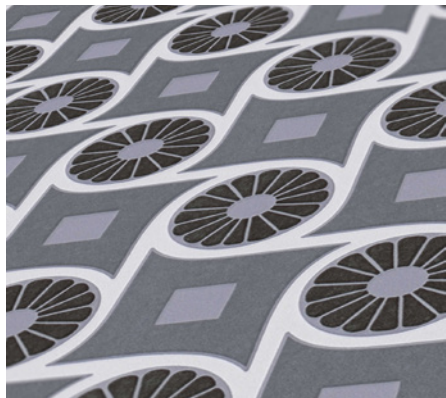

Inspiration

Kollektion/ Collection Art of Eden • Art.-Nr.: 390604

Art of Eden

390604

Farbvarianten/ Color variations

- Rolle: 10,05 m x 0,53 m
- Rapport: 11 cm (gerade)
- Farbe: Grau, Weiß, Schwarz, matt
- Dekor: Grafiktapete, glatt
- Qualität: waschbeständig; gut lichtbeständig; restlos trocken abziehbar

- Size: 10,05 m x 0,53 m
- Repeat: 11 cm (straight match)
- Colour: grey
- Decor: Graphic wallpaper
- Quality: spongeable; good lightfastness; dry removeable

Passend dazu/ Matching

377038

377483