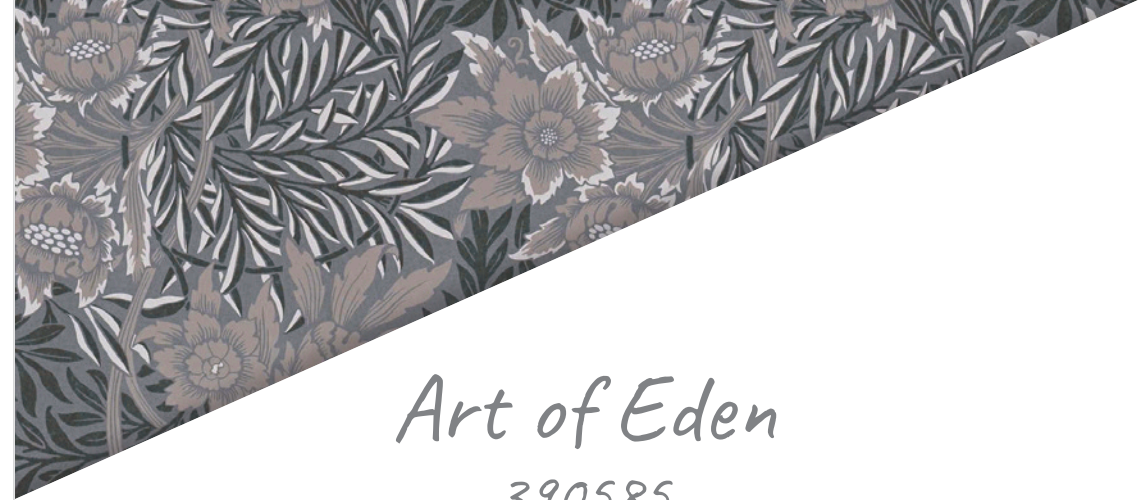

Inspiration

Kollektion/ Collection Art of Eden • Art.-Nr.: 390585

Art of Eden 390585

Farbvarianten/ Color variations

- Rolle: 10,05 m x 0,53 m
- Rapport: 26 cm (gerade)
- Farbe: Grau, Beige, Schwarz, matt
- Dekor: Blumentapete, glatt
- Qualität: waschbeständig; gut lichtbeständig; restlos trocken abziehbar

- Size: 10,05 m x 0,53 m
- Repeat: 26 cm (straight match)
- Colour: grey
- Decor: floral wallpaper
- Quality: spongeable; good lightfastness; dry removeable

Passend dazu/ Matching

377032

377036

377038

377031