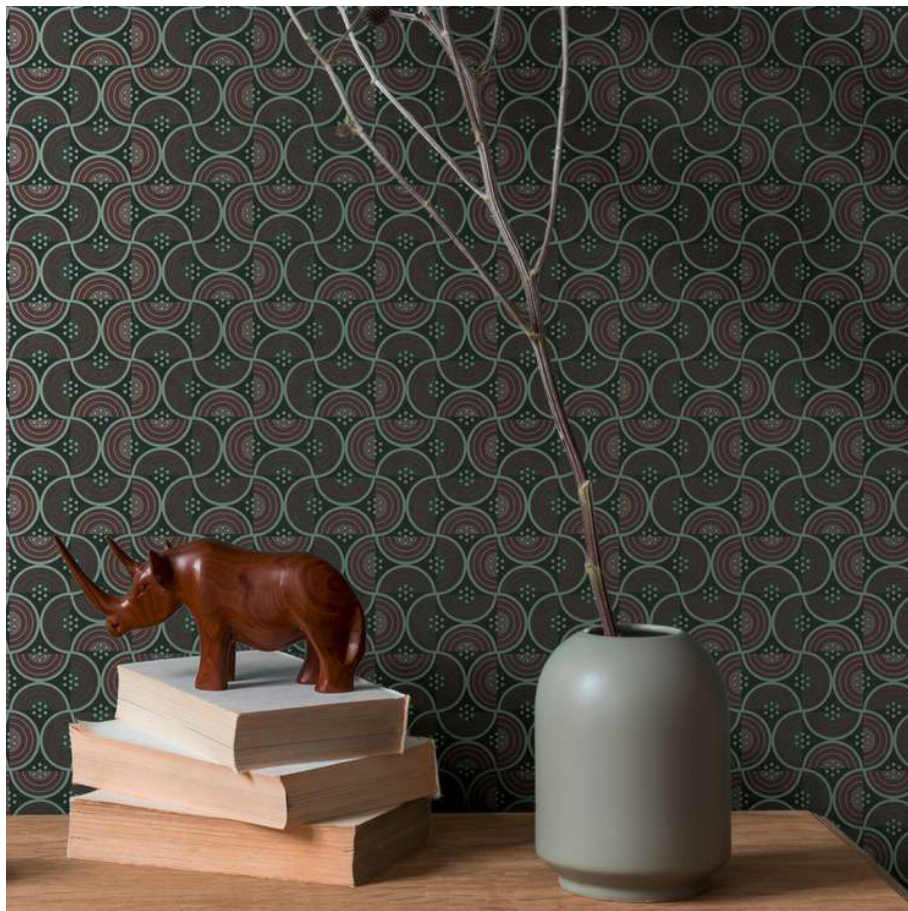

Inspiration

Kollektion/ Collection Art of Eden • Art.-Nr.: 390611

Art of Eden

390611

Farbvarianten/ Color variations

- Rolle: 10,05 m x 0,53 m
- Rapport: 13 cm (gerade)
- Farbe: Rot, Grün, Schwarz, matt
- Dekor: Grafiktapete, glatt
- Qualität: waschbeständig; gut lichtbeständig; restlos trocken abziehbar

- Size: 10,05 m x 0,53 m
- Repeat: 13 cm (straight match)
- Colour: red
- Decor: Graphic wallpaper
- Quality: spongeable; good lightfastness; dry removeable

Passend dazu/ Matching

377033

377034

377483

377029