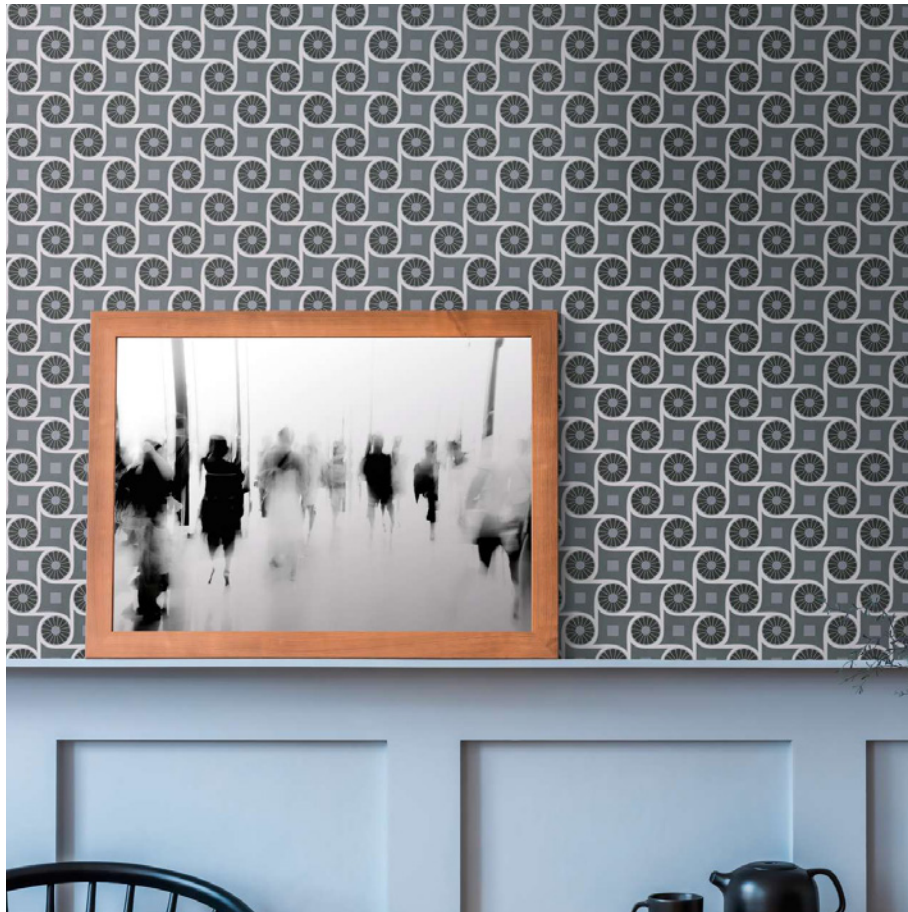

Inspiration

Kollektion/ Collection Art of Eden • Art.-Nr.: 390604

Art of Eden

390604

Farbvarianten/ Color variations

- Rolle: 10,05 m x 0,53 m
- Rapport: 11 cm (gerade)
- Farbe: Grau, Weiß, Schwarz, matt
- Dekor: Grafiktapete, glatt
- Qualität: waschbeständig; gut lichtbeständig; restlos trocken abziehbar

- Size: 10,05 m x 0,53 m
- Repeat: 11 cm (straight match)
- Colour: grey
- Decor: Graphic wallpaper
- Quality: spongeable; good lightfastness; dry removeable

Passend dazu/ Matching

377038

377483