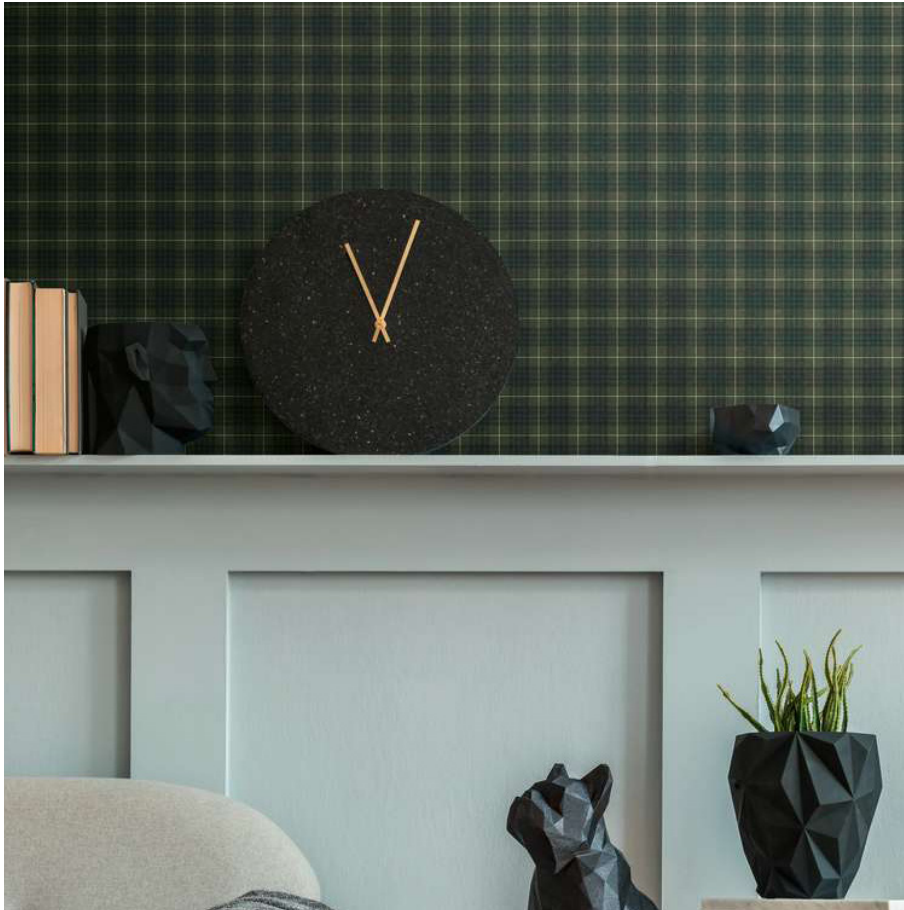

Inspiration

Kollektion/ Collection Art of Eden • Art.-Nr.: 390643