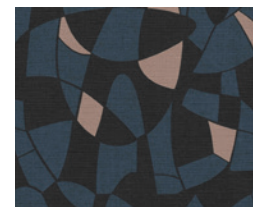

- Size: 10,05 m x 0,53 m
- Repeat: free match
- Colour: black
- Decor: plain wallpaper
- Quality: scrubbable; good lightfastness; dry removeable

Passend dazu/ Matching

390924

306892

390912

390904

306893

390935