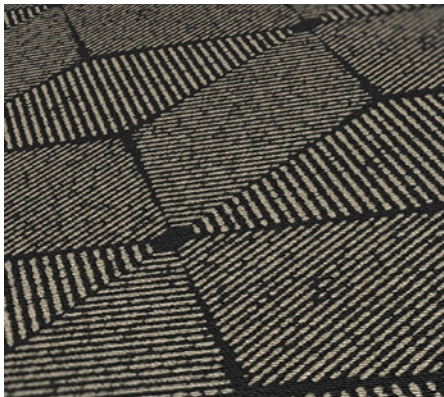

Inspiration

Kollektion/ Collection Antigua · Art.-Nr.: 390912

Antigua 390912

Farbvarianten/ Color variations

- Rolle: 10,05 m x 0,53 m
- Rapport: 53 / 26 (versetzt)
- Farbe: Schwarz, Gold, Hintergrund matt, Muster leicht glänzend
- Dekor: Grafiktapete, leicht strukturiert
- Qualität: scheuerbeständig; gut lichtbeständig;

- restlos trocken abziehbar
- Size: 10,05 m x 0,53 m
- Repeat: 53 / 26 (offset match)
- Colour: black
- Decor: geometric wallpaper
- Quality: scrubbable; good lightfastness; dry

Passend dazu/ Matching

306893

371781