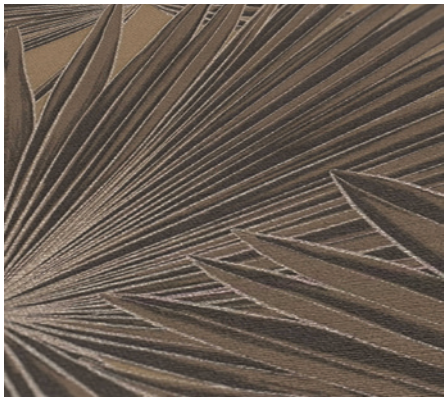

Inspiration

Kollektion/ Collection Antigua · Art.-Nr.: 390904

Antigua 390904

Farbvarianten/ Color variations

- Rolle: 10,05 m x 0,53 m
- Rapport: 53 / 26 (versetzt)
- Farbe: Braun, Schwarz, Hintergrund matt, Muster leicht glänzend
- Dekor: Palmentapete, leicht strukturiert
- Qualität: scheuerbeständig; gut lichtbeständig;

- restlos trocken abziehbar
- Size: 10,05 m x 0,53 m
- Repeat: 53 / 26 (offset match)
- Colour: brown
- Decor: palm wallpaper
- Quality: scrubbable; good lightfastness; dry

Passend dazu/ Matching

390924

371781

306892