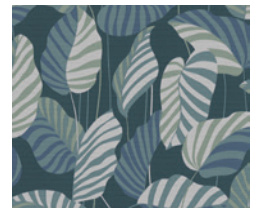

- Size: 10,05 m x 0,53 m
- Repeat: free match
- Colour: grey
- Decor: plain wallpaper
- Quality: scrubbable; good lightfastness; dry removeable

Passend dazu/ Matching

390923

371782

371783

390902

306889

390944