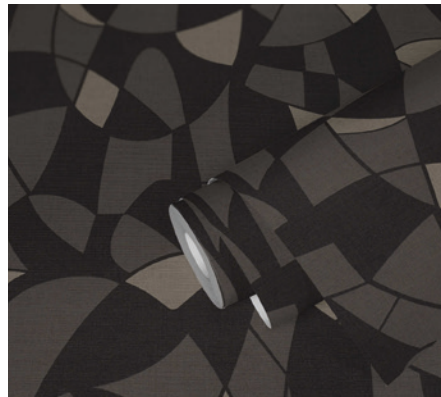

Inspiration

Kollektion/ Collection Antigua · Art.-Nr.: 390934

Antigua 390934

Farbvarianten/ Color variations

- Rolle: 10,05 m x 0,53 m
- Rapport: 53 / 26 (versetzt)
- Farbe: Schwarz, matt
- Dekor: Grafiktapete, leicht strukturiert
- Qualität: scheuerbeständig; gut lichtbeständig; restlos trocken abziehbar

- Size: 10,05 m x 0,53 m
- Repeat: 53 / 26 (offset match)
- Colour: black
- Decor: geometric wallpaper
- Quality: scrubbable; good lightfastness; dry removeable

Passend dazu/ Matching

306893

371781

390977