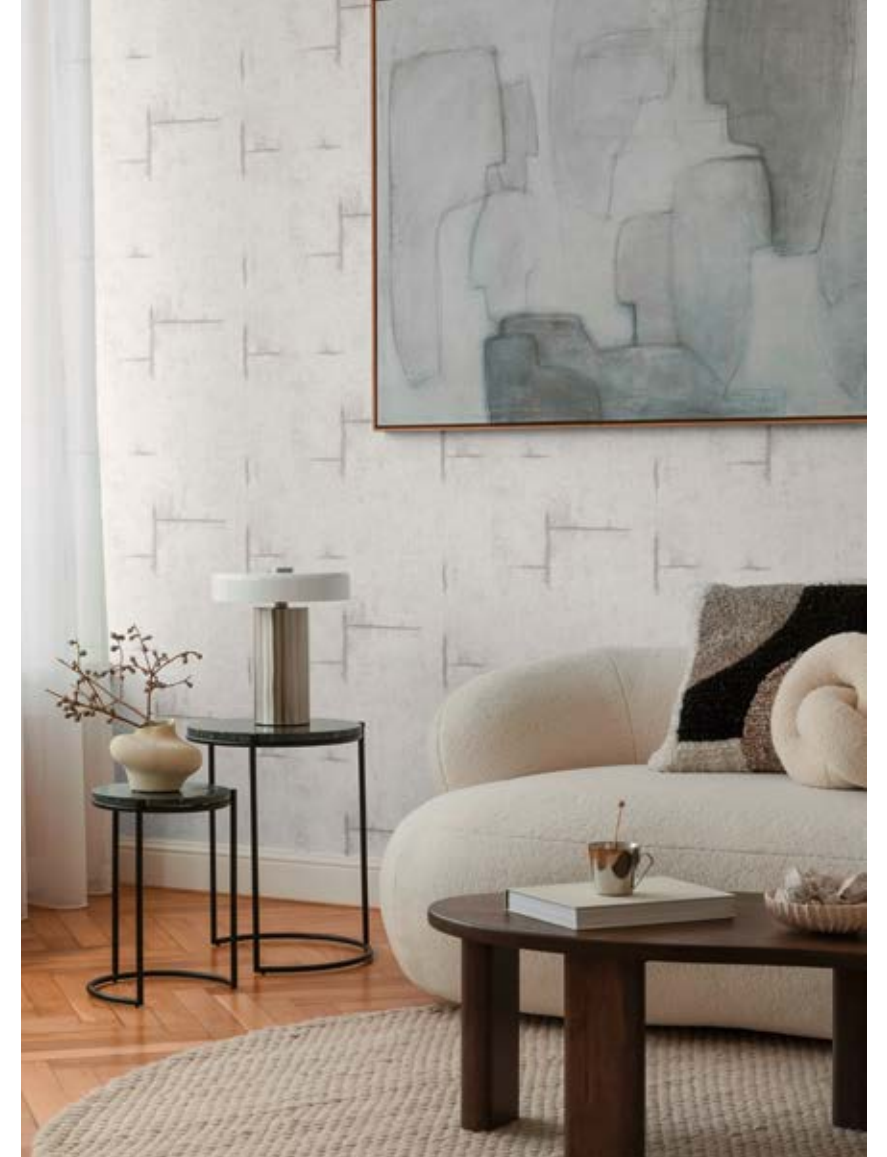

COSMO *Living*
by **COSMOPOLITAN**

COSMO's Wallpaper Wonderland

Trendsetters, it's time to finally give your walls a major moment. No more boring beige and basic backdrops, we've assembled the ultimate lineup of statement-making wallpapers to totally revamp every corner of your home. Welcome to daring patterns, lush colors, and all things chic. From statement pieces in the living room to the perfect cozy glow for your bedroom sanctuary, these designs bring edge, playfulness, elegance, and everything in between.

Whether you swoon over dreamy florals, live for edgy marble textures, or love moody tropical prints, these collections are serving head-turning looks for every style and personality. Consider this your one-stop shop for decor inspiration—Cottagecore charm? Check. Modern sleekness? Double-check. Grab your mood boards and let's get started, we're ready to match you with the wallpaper of your dreams, because life's too fabulous for boring walls.

Le monde merveilleux des papiers peints de COSMO

Avis aux trendsetters : il est grand temps de donner à vos murs la place qu'ils méritent. Fini le beige monotone et les décors basiques ! Nous avons réuni pour vous une sélection ultime de papiers peints audacieux qui vont transformer chaque recoin de votre intérieur. Place aux motifs saisissants, aux couleurs vibrantes et au chic absolu. Du salon au cocon douillet de votre chambre, ces créations apportent du caractère, de la fantaisie, de l'élégance et bien plus encore.